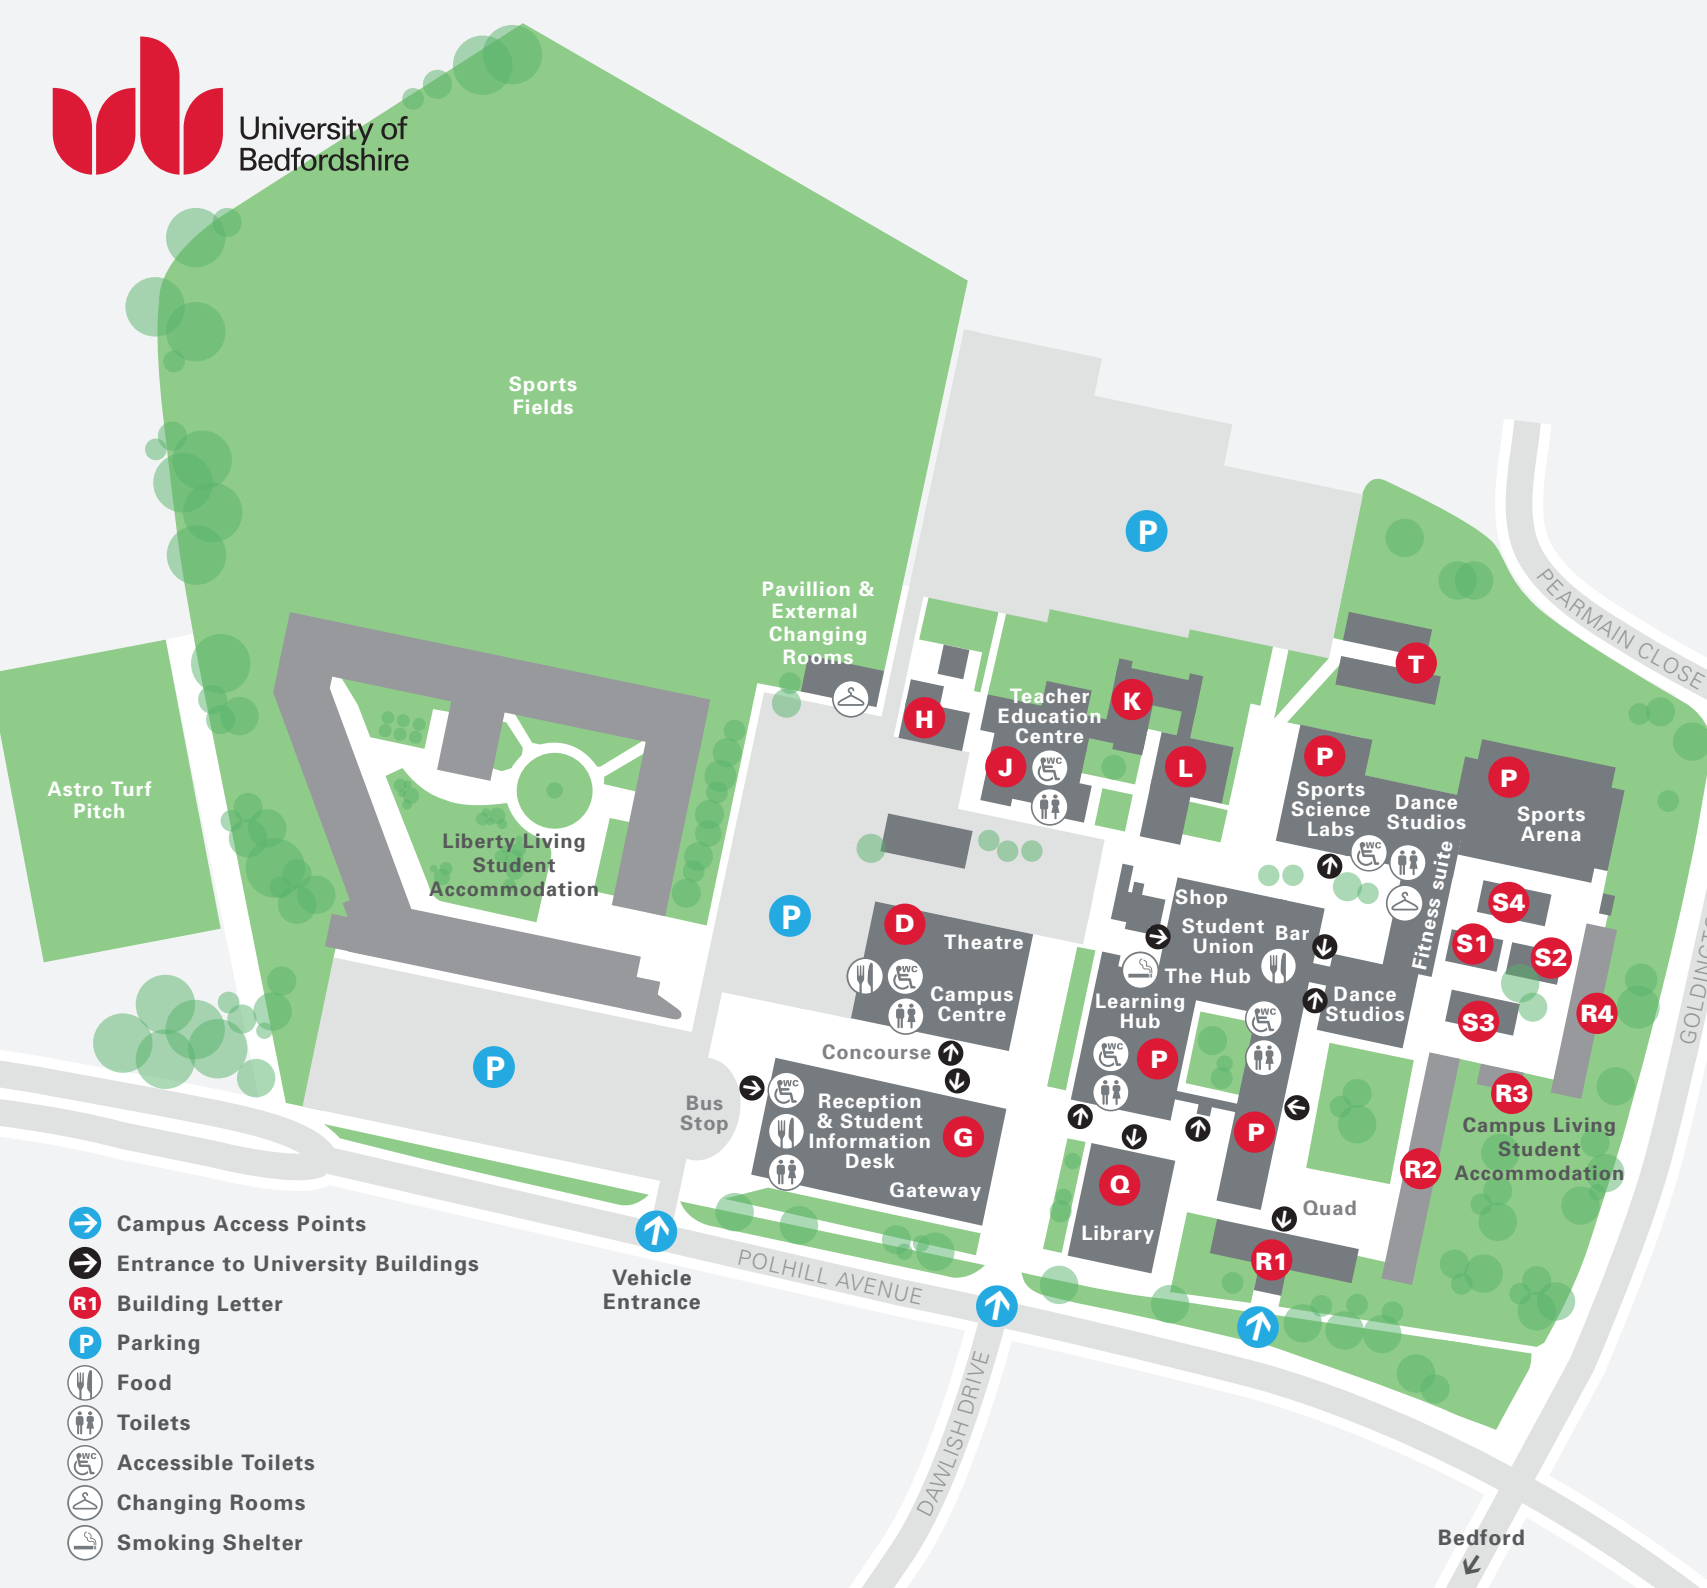

University of Bedfordshire

Bedford Campus D9

- Campus Access Points
- Entrance to University Buildings
- Building Letter
- Parking
- Food
- Toilets
- Accessible Toilets
- Changing Rooms
- Smoking Shelter

- D Campus Centre & Theatre
- G Gateway
- H Student Support Services
- J Offices & Classrooms
- K Offices & Classrooms
- L Offices & Classrooms
- P Offices & Classrooms
- Q Library
- R1 Offices
- R2 Student Accommodation
- R3 The Tower – Student Accommodation
- R4 Student Accommodation
- S1 Classrooms
- S2 SeedBeds (Chaplaincy)
- S3 Classrooms & Reprographics
- S4 Classrooms
- T Classrooms

Bedford